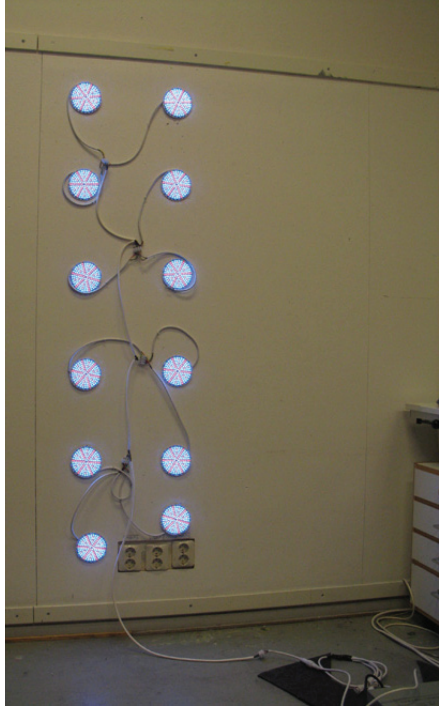

Colour Curve: Lighting experince in the bedroom

Alice Van

Opponent: Kajsa Sperling

Examiner: Kristina Sahlqvist

Tutor: Henning Eklund

HDK April 2008

'Avalon is designed to fill your reality with meaning. Meaning which gives you experiences and creates memories. Because when you go away we want to remain near. When you dream yourself away.' - Avalon

10 degrees

20 degrees

viewing at 500mm distance

Tack! *Thank-you*