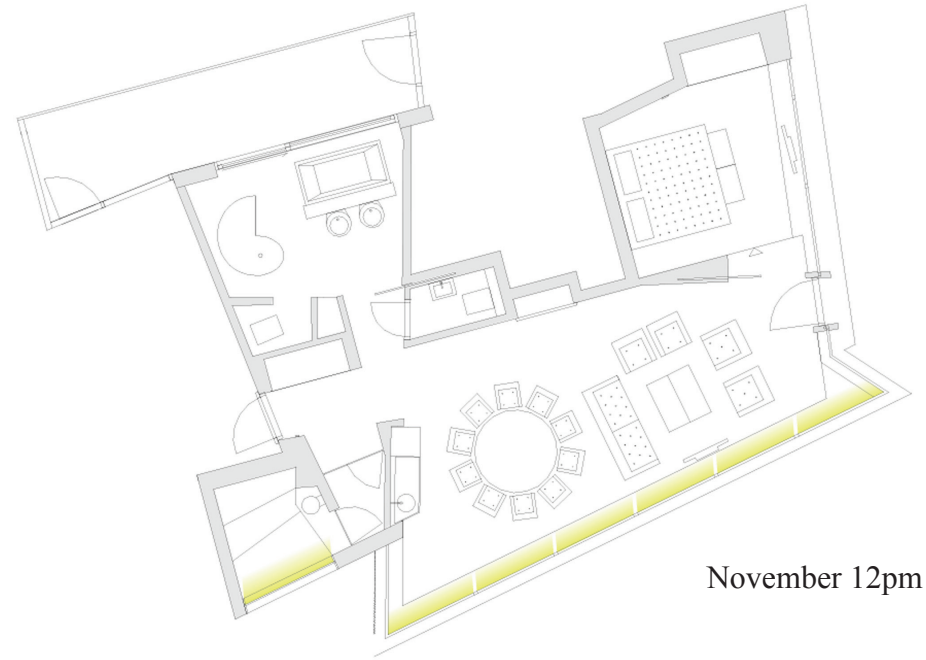

Colour Curve: Lighting experince in the bedroom

Alice Van

Opponent: Kajsa Sperling

Examiner: Kristina Sahlqvist

Tutor: Henning Eklund

HDK April 2008

'Avalon is designed to fill your reality with meaning. Meaning which gives you experiences and creates memories. Because when you go away we want to remain near. When you dream yourself away.' - Avalon

Novemeber 9am

November 12pm

November 15pm

10 degree *centre rotation*
anti - clockwise

20 degree

30 degree

40 degree

0 degrees

10 degrees

20 degrees

viewing at 500mm distance

Tack! *Thank-you*