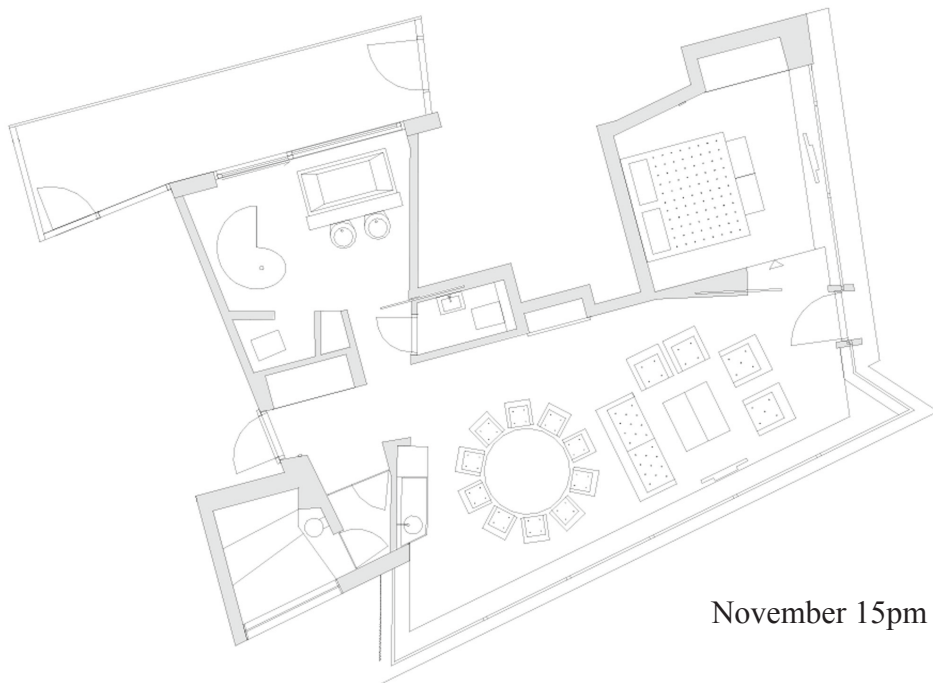

Colour Curve: Lighting experince in the bedroom

Alice Van

Opponent: Kajsa Sperling

Examiner: Kristina Sahlqvist

Tutor: Henning Eklund

HDK April 2008

'Avalon is designed to fill your reality with meaning. Meaning which gives you experiences and creates memories. Because when you go away we want to remain near. When you dream yourself away.' - Avalon

Novemeber 9am

November 12pm

November 15pm

10 degree *centre rotation*
anti - clockwise

20 degree

30 degree

40 degree

0 degrees

10 degrees

20 degrees

viewing at 500mm distance

Tack! *Thank-you*