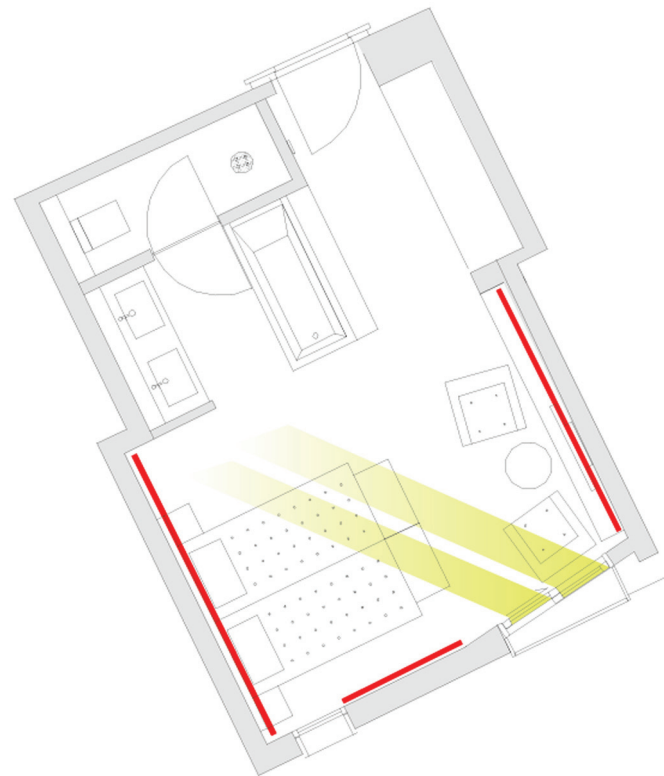

Novemeber 9am

November 12pm

November 15pm

10 degree *centre rotation*
anti - clockwise

20 degree

30 degree

40 degree

0 degrees

10 degrees

20 degrees

viewing at 500mm distance

Tack! *Thank-you*