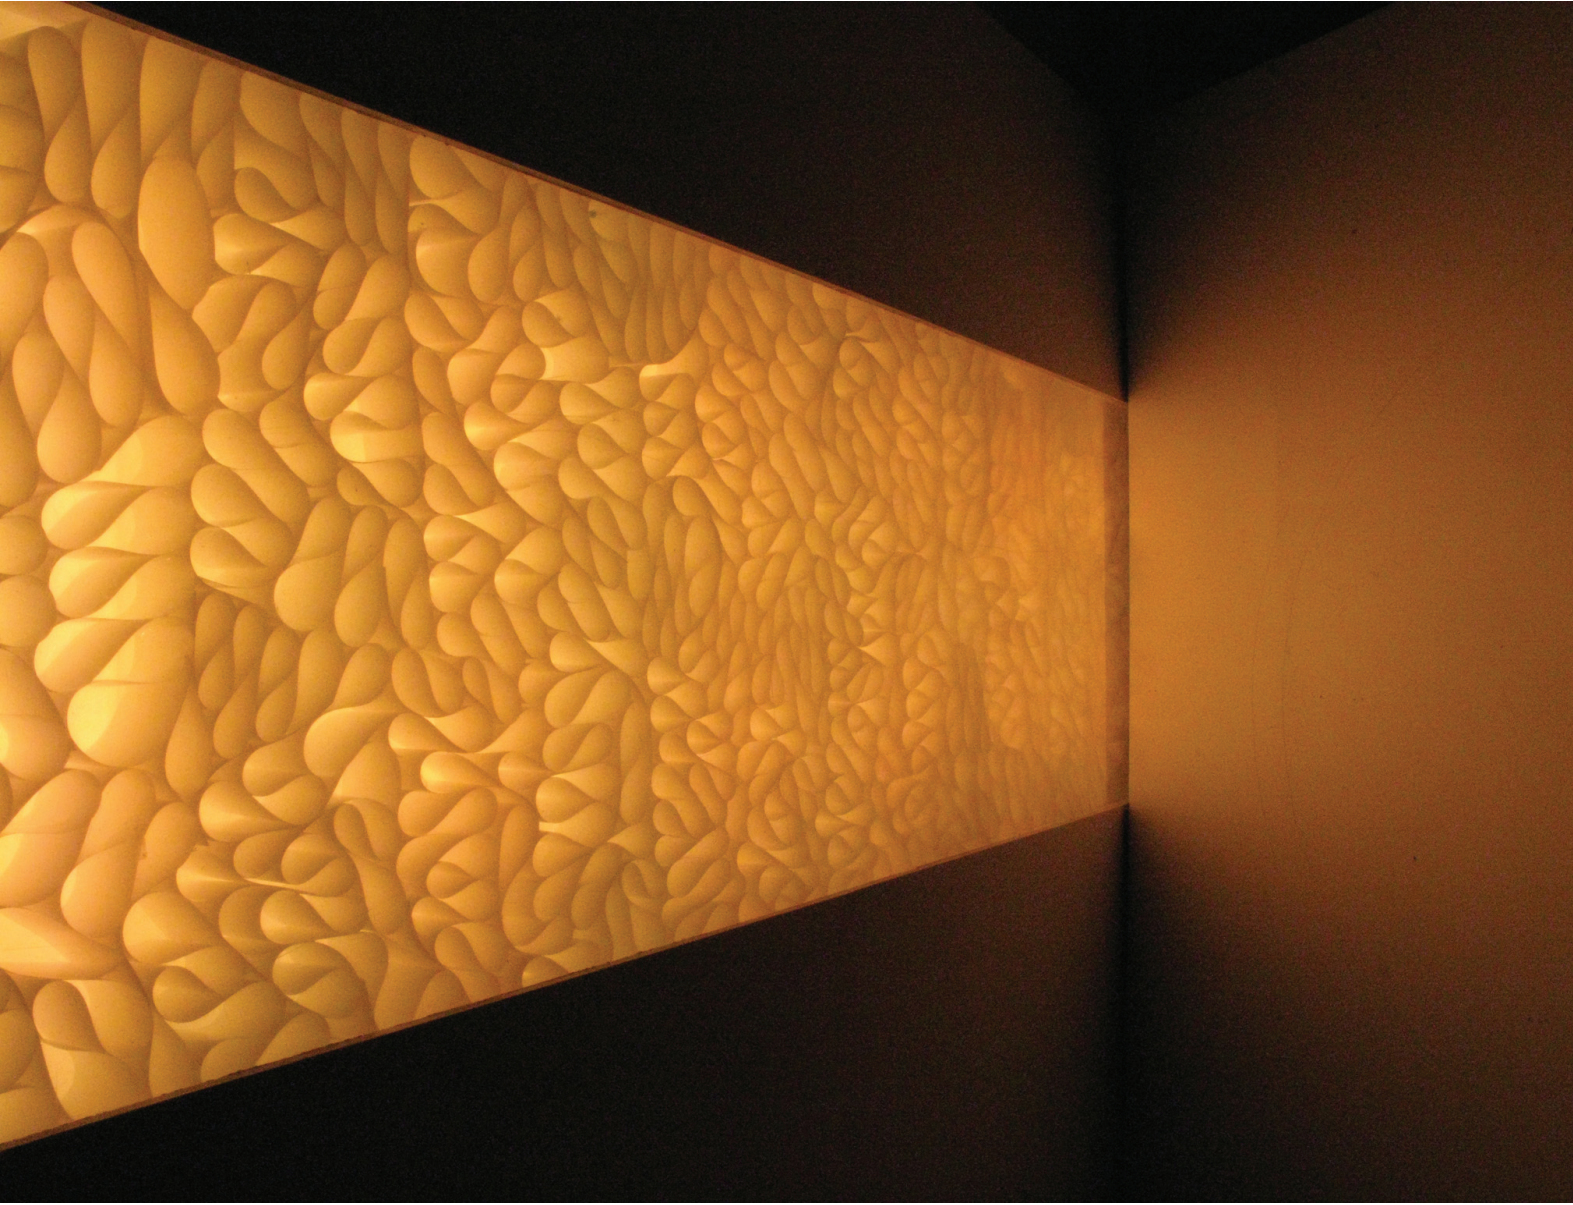

Colour Curve: Lighting experince in the bedroom

Alice Van

Opponent: Kajsa Sperling

Examiner: Kristina Sahlqvist

Tutor: Henning Eklund

HDK April 2008

'Avalon is designed to fill your reality with meaning. Meaning which gives you experiences and creates memories. Because when you go away we want to remain near. When you dream yourself away.' - Avalon

10 degrees

20 degrees

viewing at 500mm distance

Tack! *Thank-you*