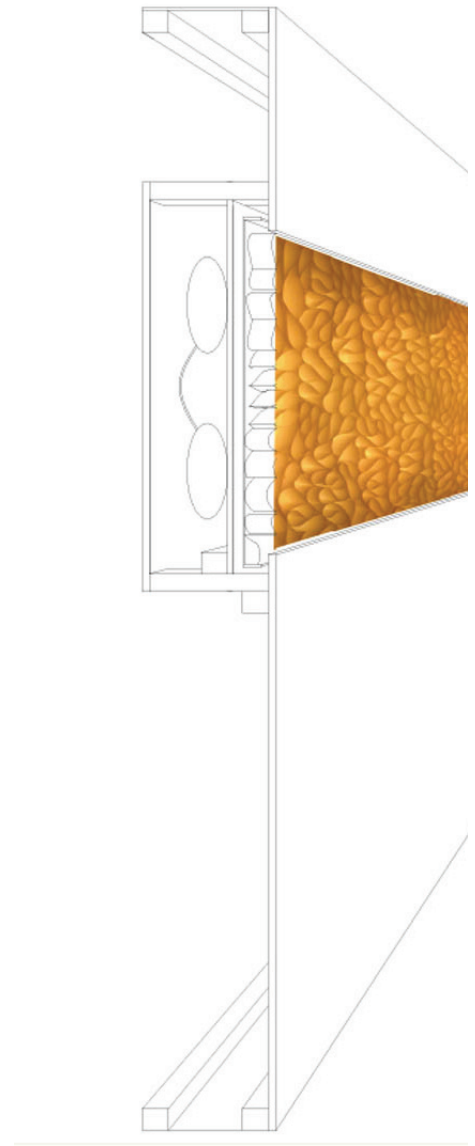

Colour Curve: Lighting experince in the bedroom

Alice Van

Opponent: Kajsa Sperling

Examiner: Kristina Sahlqvist

Tutor: Henning Eklund

HDK April 2008

'Avalon is designed to fill your reality with meaning. Meaning which gives you experiences and creates memories. Because when you go away we want to remain near. When you dream yourself away.' - Avalon

Novemeber 9am

November 12pm

November 15pm

10 degree *centre rotation*
anti - clockwise

20 degree

30 degree

40 degree

0 degrees

10 degrees

20 degrees

viewing at 500mm distance

Tack! *Thank-you*