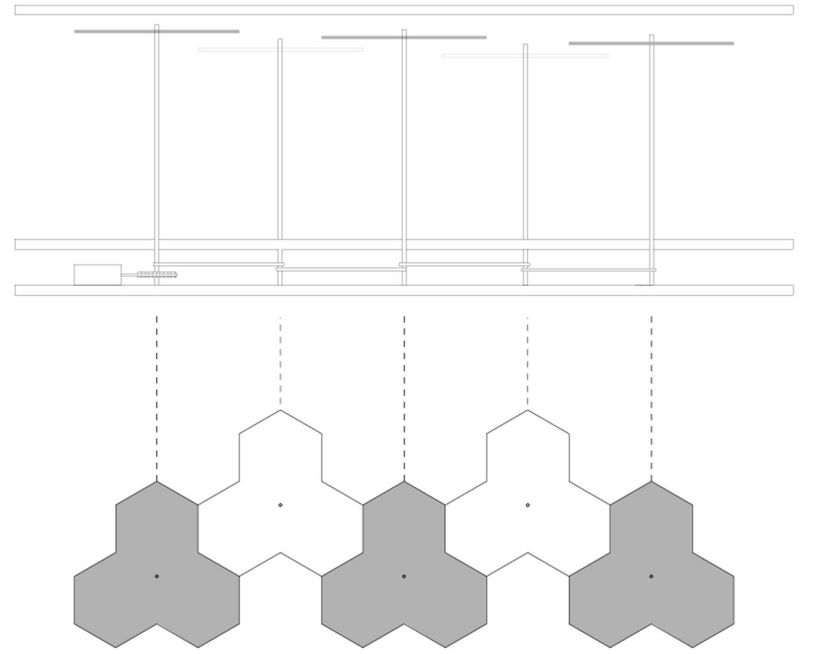

Colour Curve: Lighting experince in the bedroom

Alice Van

Opponent: Kajsa Sperling

Examiner: Kristina Sahlqvist

Tutor: Henning Eklund

HDK April 2008

'Avalon is designed to fill your reality with meaning. Meaning which gives you experiences and creates memories. Because when you go away we want to remain near. When you dream yourself away.' - Avalon

Novemeber 9am

November 12pm

November 15pm

10 degree *centre rotation*
anti - clockwise

20 degree

30 degree

40 degree

0 degrees

10 degrees

20 degrees

viewing at 500mm distance

Tack! *Thank-you*