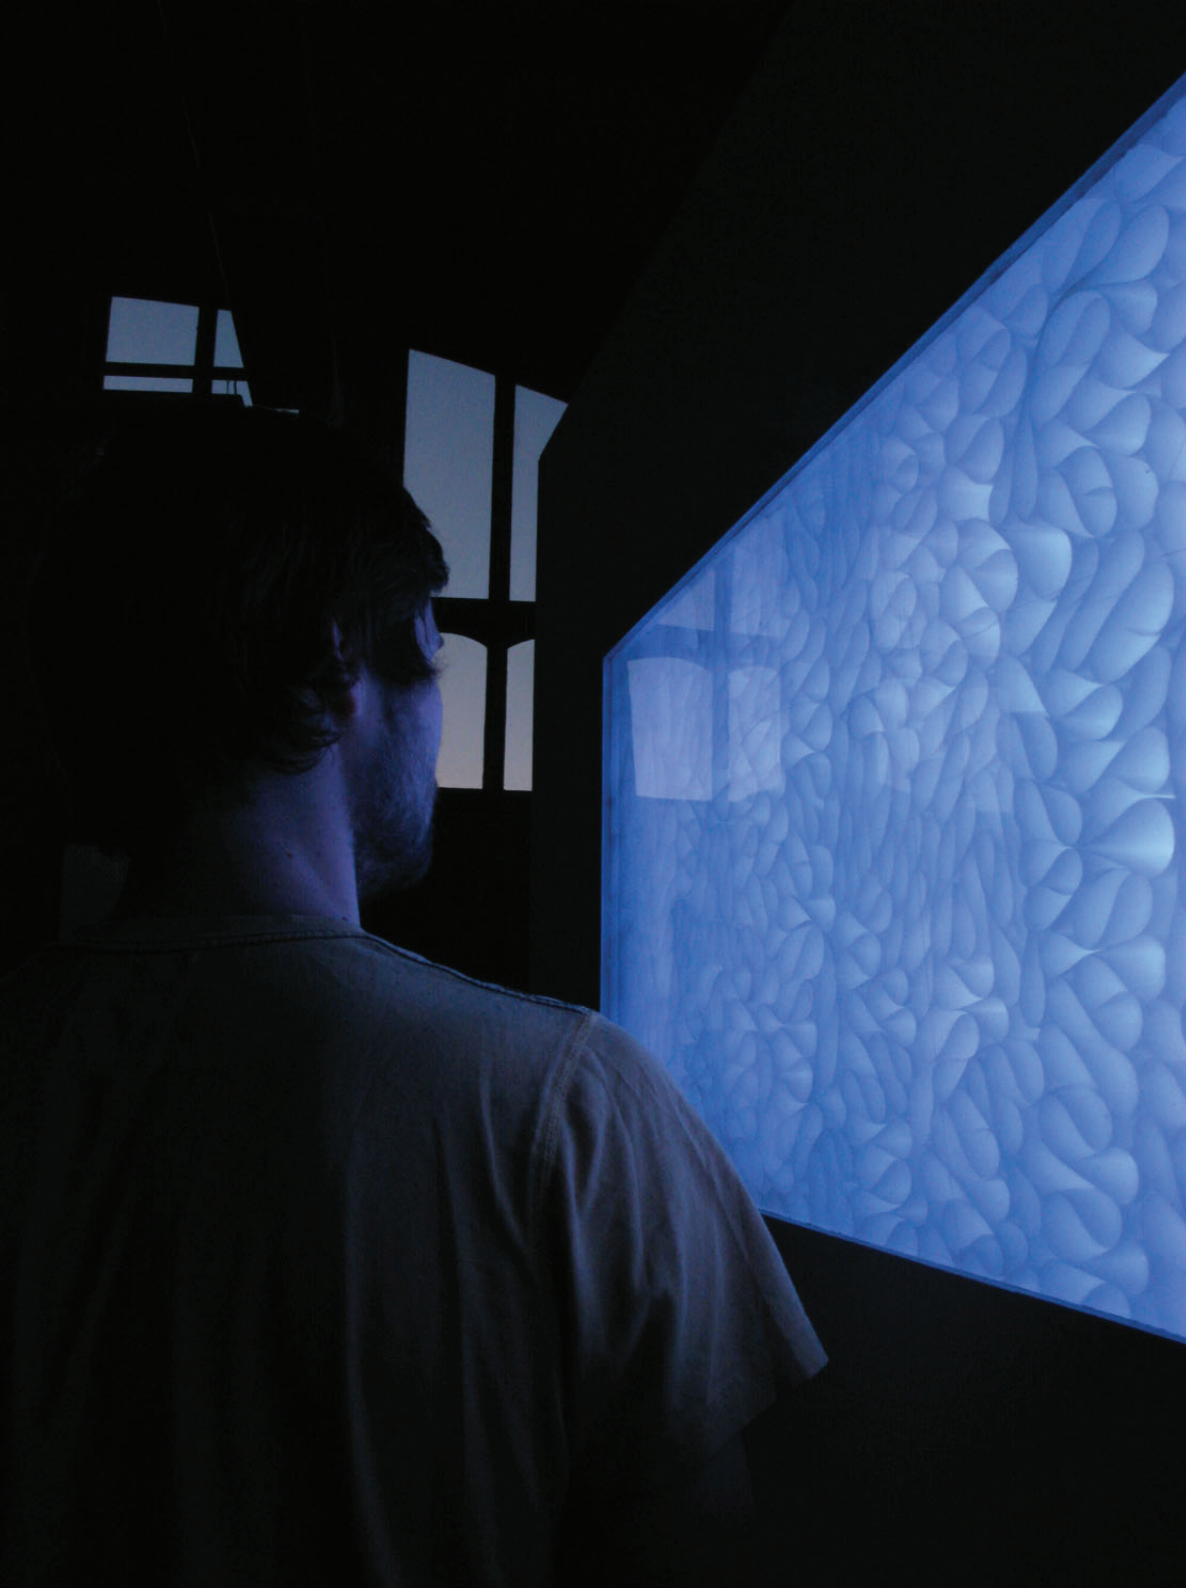

Colour Curve: Lighting experince in the bedroom

Alice Van

Opponent: Kajsa Sperling

Examiner: Kristina Sahlqvist

Tutor: Henning Eklund

HDK April 2008

'Avalon is designed to fill your reality with meaning. Meaning which gives you experiences and creates memories. Because when you go away we want to remain near. When you dream yourself away.' - Avalon

Novemeber 9am

November 12pm

November 15pm

10 degree *centre rotation*
anti - clockwise

20 degree

30 degree

40 degree

0 degrees

10 degrees

20 degrees

viewing at 500mm distance

Tack! *Thank-you*