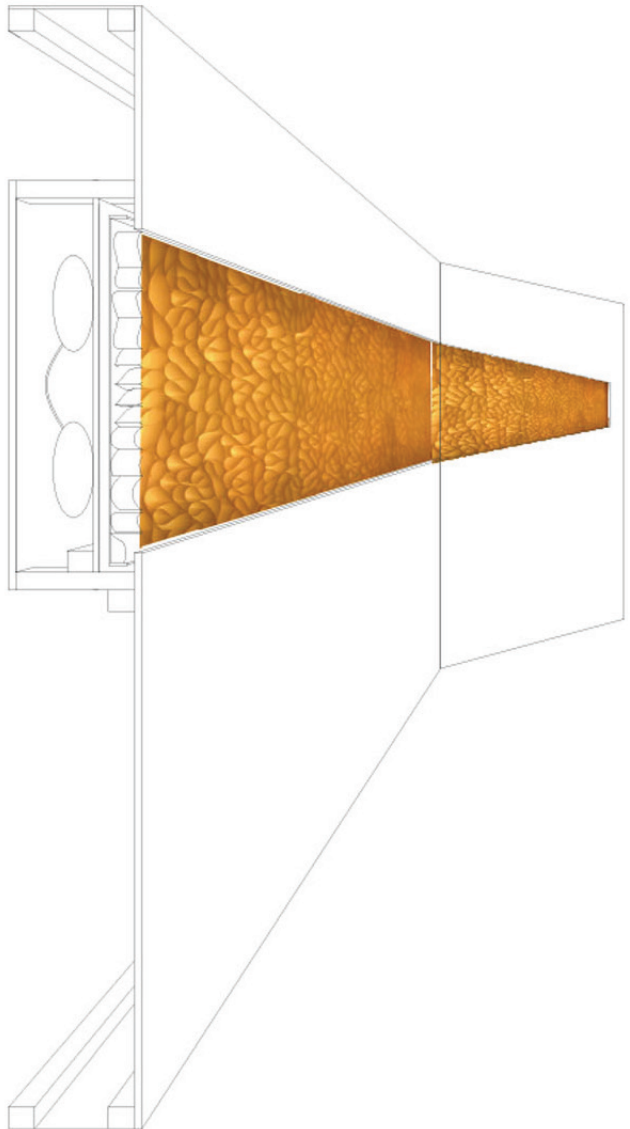

Colour Curve: Lighting experince in the bedroom

Alice Van

Opponent: Kajsa Sperling

Examiner: Kristina Sahlqvist

Tutor: Henning Eklund

HDK April 2008

'Avalon is designed to fill your reality with meaning. Meaning which gives you experiences and creates memories. Because when you go away we want to remain near. When you dream yourself away.' - Avalon

10 degrees

20 degrees

viewing at 500mm distance

Tack! *Thank-you*