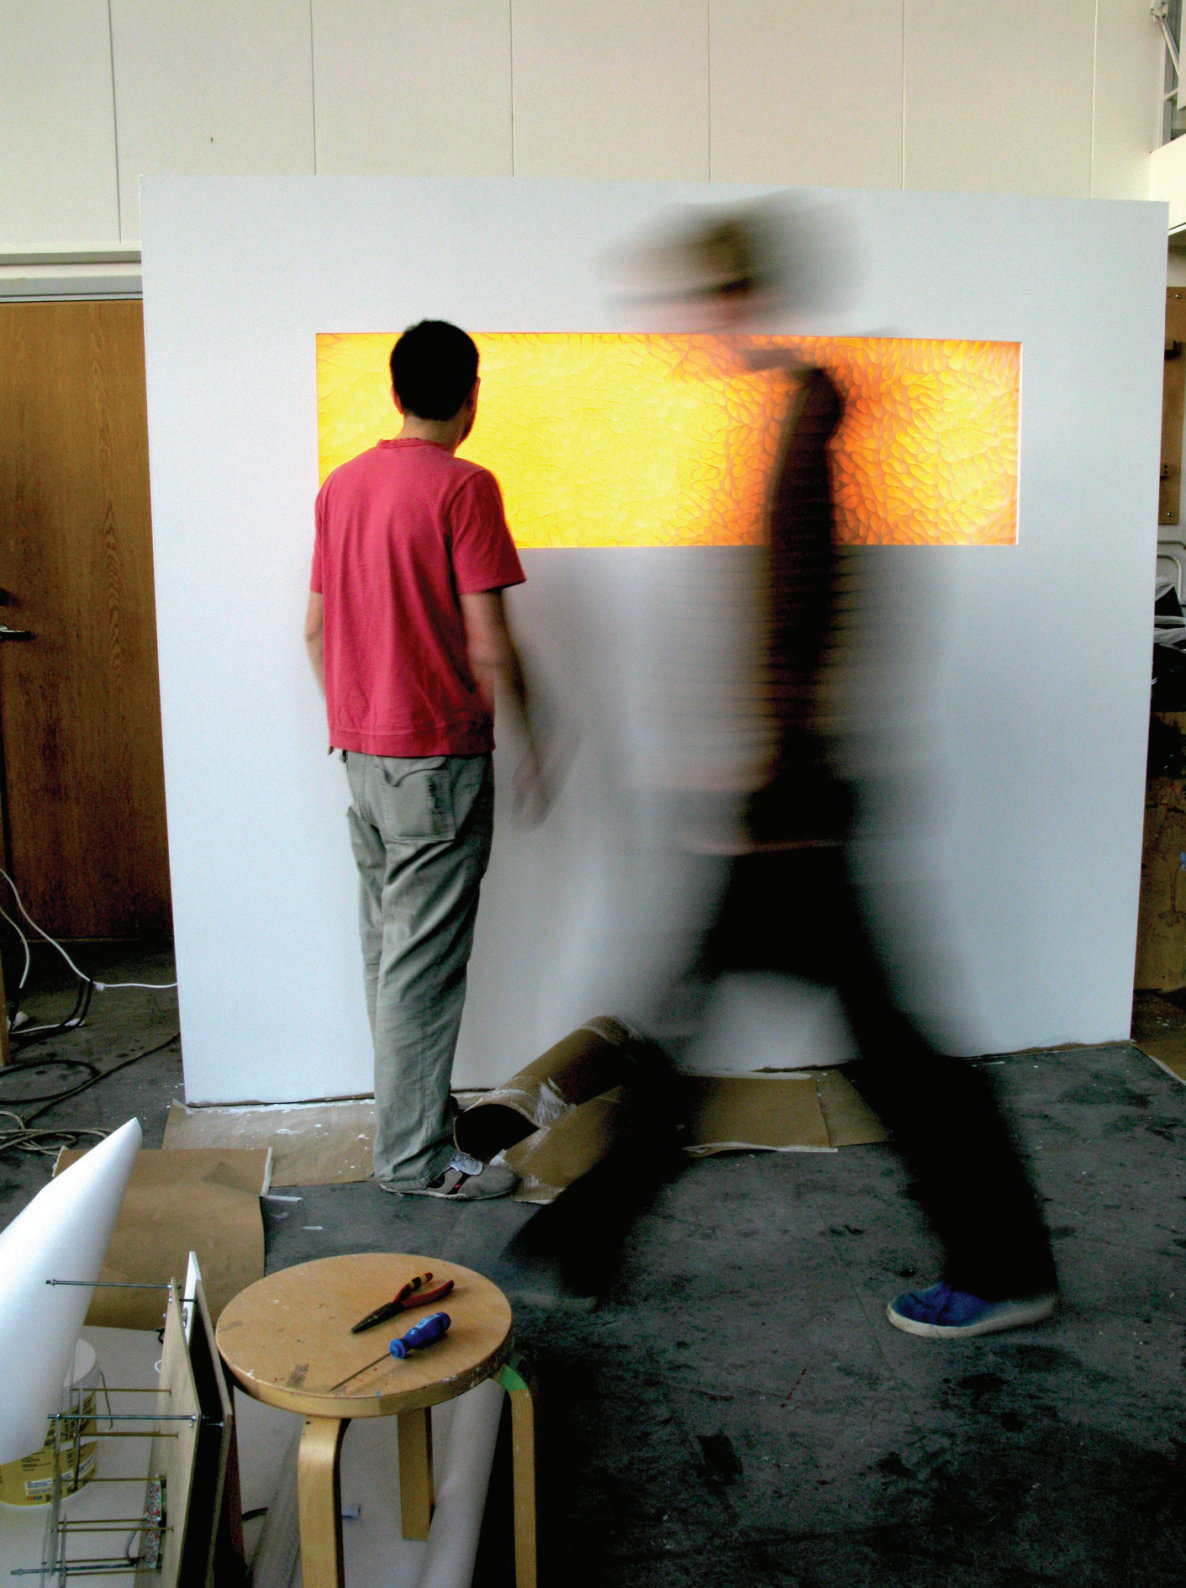

Colour Curve: Lighting experince in the bedroom

Alice Van

Opponent: Kajsa Sperling

Examiner: Kristina Sahlqvist

Tutor: Henning Eklund

HDK April 2008

'Avalon is designed to fill your reality with meaning. Meaning which gives you experiences and creates memories. Because when you go away we want to remain near. When you dream yourself away.' - Avalon

10 degrees

20 degrees

viewing at 500mm distance

Tack! *Thank-you*