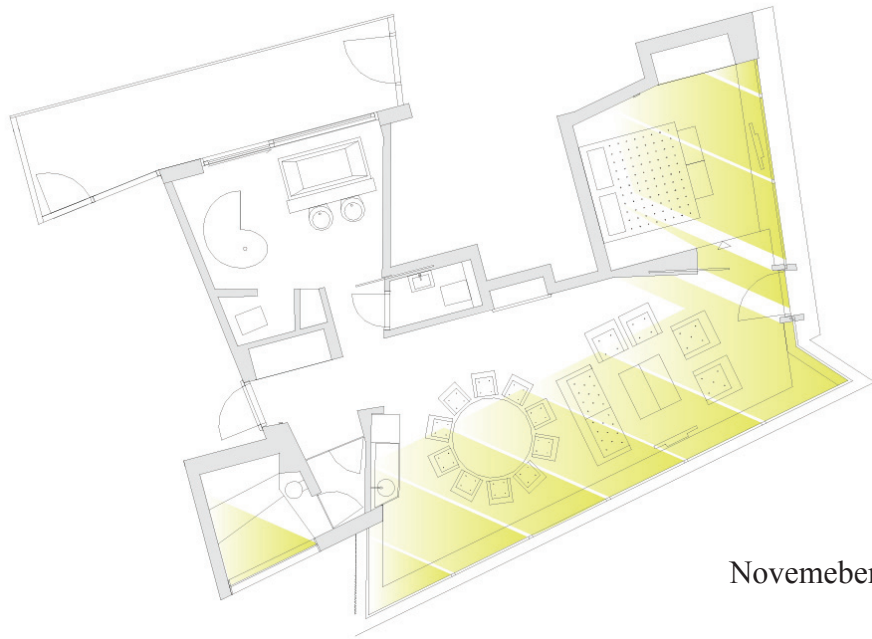

Colour Curve: Lighting experince in the bedroom

Alice Van

Opponent: Kajsa Sperling

Examiner: Kristina Sahlqvist

Tutor: Henning Eklund

HDK April 2008

'Avalon is designed to fill your reality with meaning. Meaning which gives you experiences and creates memories. Because when you go away we want to remain near. When you dream yourself away.' - Avalon

Novemeber 9am

November 12pm

November 15pm

10 degree *centre rotation*
anti - clockwise

20 degree

30 degree

40 degree

0 degrees

10 degrees

20 degrees

viewing at 500mm distance

Tack! *Thank-you*