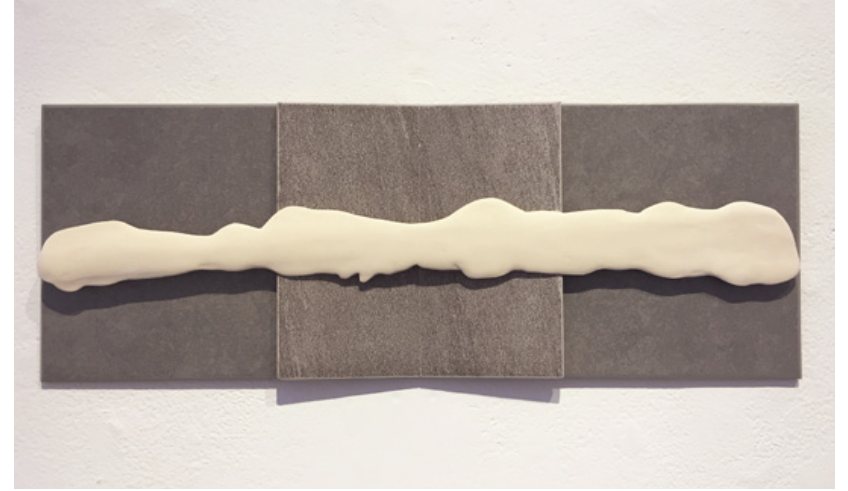

David Carlsson
En vackrare sanning

7/1-25/1
Vernissage lördag 7 jan kl 11-16

KAOLIN

Granit. Tiles 60x60 cm.

Like a bridge. Tile sculpture 120x57x35 cm.

Från stranden du till stranden jag. Tiles and earthenware. 95x40 cm.

I strandlinjen. Earthenware sculptures with water-color on tiles. 120x100x65 cm

Vågorna. Tiles and earthenware. 50x43 cm.

Tile collage. 45x50 cm.

Rosa fris (detail). Slip, oxides and glaze on tile.

En vackrare sanning. Tiles and earthenware. 45x30x5 cm