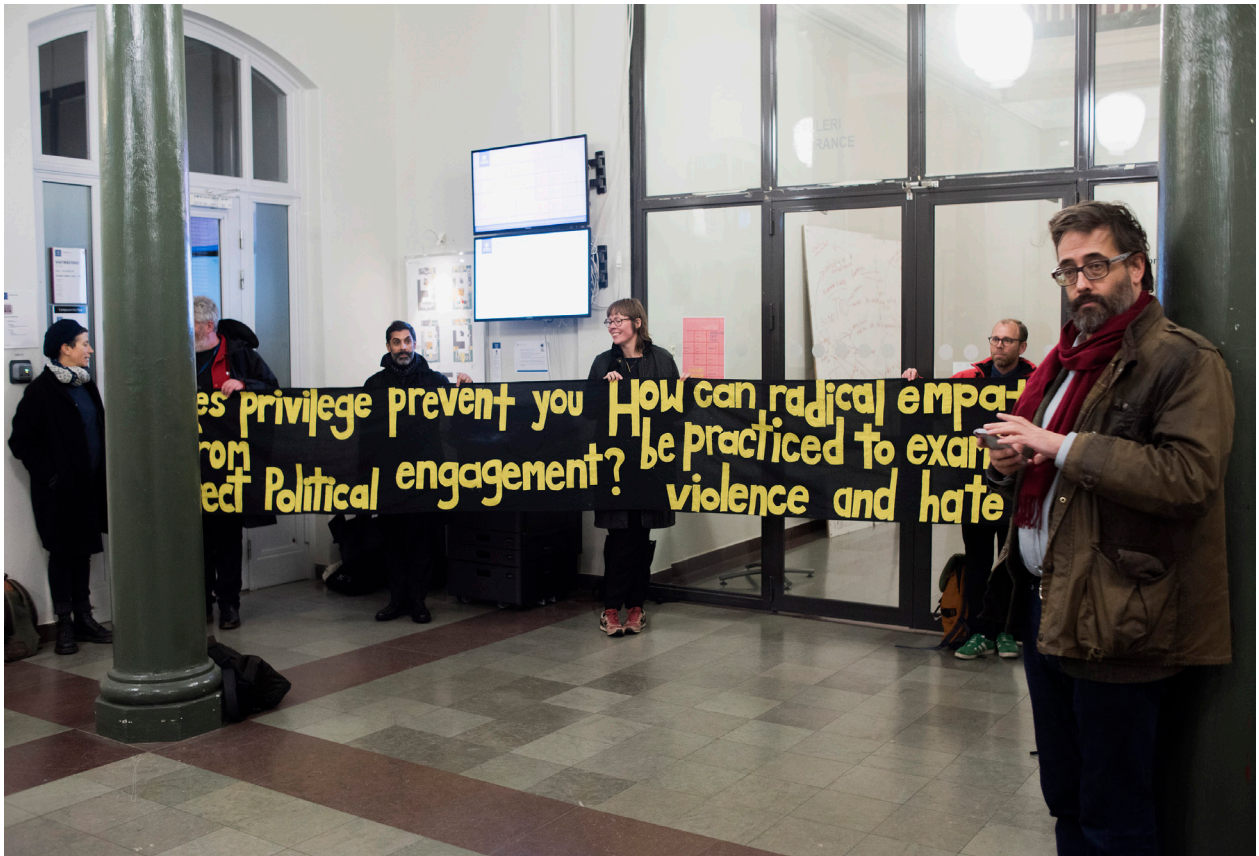

Kjell Caminha, Mary Coble, Andreas Engman, Jeuno JE Kim

Title: Radical Empathy: A Continuous Score (2017/18)

Year: 2018

Photo credit:

Description text: A public manifestation of an on-going score of several chapters that use performative strategies to create moments of dialogue and actions to open up for artistic research and discovery.